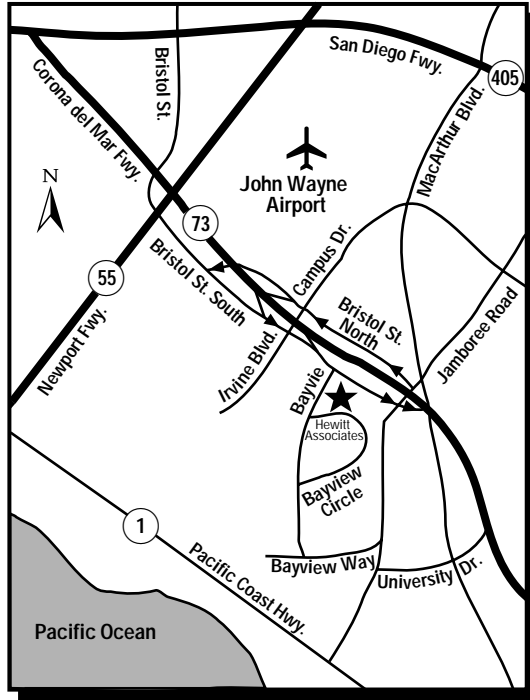

Where We Work—Newport Beach

Our Newport Beach office is located off the Corona del Mar Freeway (73) at Jamboree Road.

100 Bayview Circle

Newport Beach, California 92660-2935
(949) 725-4500

How To Get To Our Office From John Wayne Airport:

- Take the Campus Drive exit.
- Turn right onto Campus Drive.
- Cross the freeway overpass and turn left onto Bristol Street South.
- Turn right onto Bayview Place.
- Turn left onto Bayview Circle.
- The parking structure is on the right.

Reserved visitor parking is available on the first floor of the parking structure.

How To Get To Our Office From Los Angeles International Airport and Long Beach Airport:

- Take San Diego Freeway (405) South.
- Proceed to Corona del Mar Freeway (73) South.
- Exit at Jamboree Road and immediately move to the far right lane.
- Turn right onto Bayview Place.
- Turn left onto Bayview Circle.
- The parking structure is on the right.

Reserved visitor parking is available on the first floor of the parking structure.